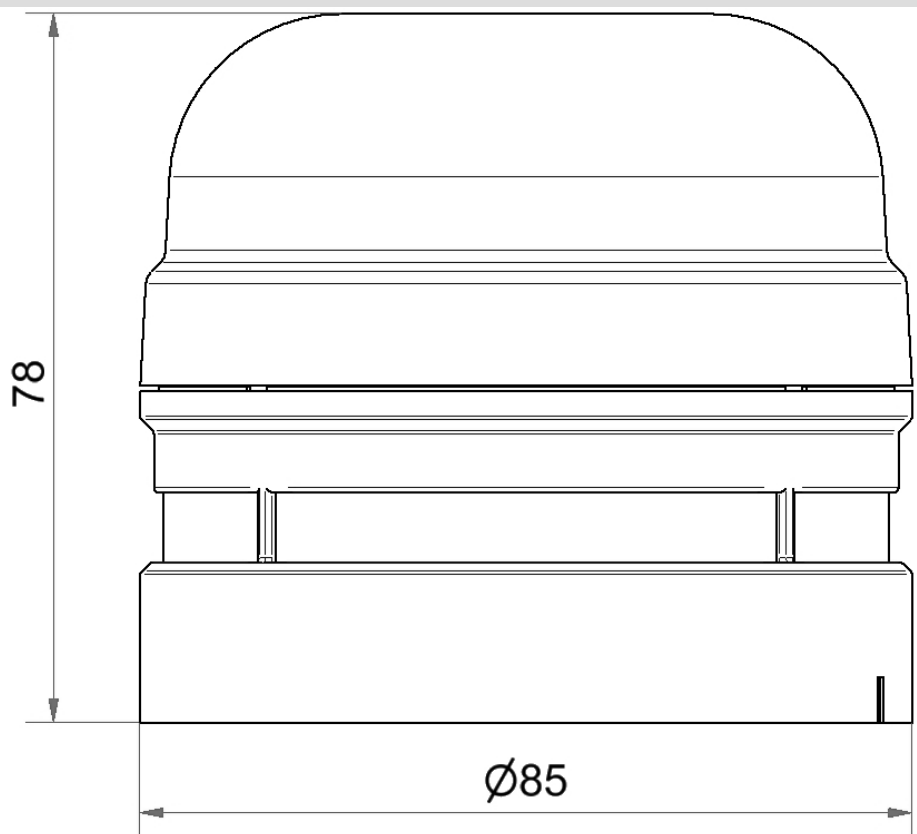

Midi Horns and Sirens / EvoSIGNAL
Midi Sounder 12/24VAC/DC GY

Conforms with CCC	No
Conforms with UL	cULus
UL Type Rating	Type 12
Conforms with FCC	No
Conforms with ISED	No
EAC certificate available	No
Conforms with UKCA (Importer)	Yes (WERMA (UK) Ltd.)
Conforms with AS-I	No
ICAO Certification	No
Conforms with DNV	No
Conforms with RoHS CN	No
Conforms with VdS	No
MTTF-value [years]	576

DRAWING

! For additional installation and mounting information, refer to the appropriate user guide at www.werma.com. This printed copy is for information only and is subject to alteration.